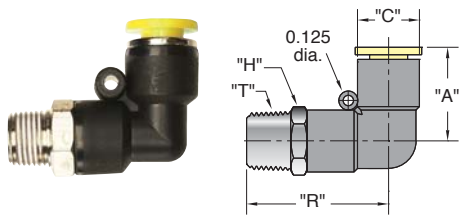

Branch Tee

(5/pack)

Tube	Thread "T"	Order No.	"A"	"C"	"H" Hex.	"R"
5/32"	#10-32 1/8" NPT	PQ-BT05N PQ-BT05P	0.900" 0.980"	0.410"	7/16"	0.722"
4 mm*	M5 x 0.8 R1/8	PQ-BT04M5 PQ-BT04MR	0.900" 0.980"	0.410"	10 mm	0.722"
6 mm*	M5 x 0.8 R1/8 R1/4	PQ-BT06M5 PQ-BT06MR PQ-BT06M2	1.030" 1.100" 1.140"	0.524"	12 mm 12 mm 14 mm	0.830"
1/4"	#10-32 1/8" NPT 1/4" NPT	PQ-BT08N PQ-BT08P PQ-BT08Q	1.030" 1.100" 1.230"	0.524"	1/2" 1/2"	0.840"
5/16"	1/8" NPT 1/4" NPT	PQ-BT10P PQ-BT10Q	1.100" 1.230"	0.580"	9/16"	0.880"
8 mm*	R1/8 R1/4 R3/8	PQ-BT08MR PQ-BT08M2 PQ-BT08M3	1.290"	0.580"	14 mm	0.880"
3/8"	1/8" NPT 1/4" NPT 3/8" NPT	PQ-BT12P PQ-BT12Q PQ-BT12W	1.290" 1.470" 1.500"	0.720"	11/16"	1.100"

Male Elbow

(10/pack)

Tube	Thread "T"	Order No.	"A"	"C"	"H" Hex.	"R"
1/8"	#10-32 1/8" NPT	PQ-ME04N PQ-ME04P	0.722"	0.410"	7/16"	0.900" 0.980"
5/32"	#10-32 1/8" NPT 1/4" NPT	PQ-ME05N PQ-ME05P PQ-ME05Q	0.722"	0.410"	7/16"	0.900" 0.980" 1.130"
4 mm*	M5 x 0.8 R1/8	PQ-ME04M5 PQ-ME04MR	0.722"	0.410"	10 mm	0.900" 0.980"
6 mm*	M5 x 0.8 R1/8 R1/4	PQ-ME06M5 PQ-ME06MR PQ-ME06M2	0.830"	0.524"	12 mm 12 mm 14 mm	1.030" 1.100" 1.140"
1/4"	#10-32 1/8" NPT 1/4" NPT 3/8" NPT	PQ-ME08N PQ-ME08P PQ-ME08Q PQ-ME08W	0.840"	0.524"	1/2" 1/2" 9/16" 11/16"	1.030" 1.100" 1.230" 1.290"
5/16"	1/8" NPT 1/4" NPT 3/8" NPT	PQ-ME10P PQ-ME10Q PQ-ME10W	0.880"	0.580"	9/16" 9/16" 11/16"	1.100" 1.230" 1.290"
8 mm*	R1/8 R1/4 R3/8	PQ-ME08MR PQ-ME08M2 PQ-ME08M3	0.880"	0.580"	14 mm	1.290"
3/8"	1/8" NPT 1/4" NPT 3/8" NPT 1/2" NPT	PQ-ME12P PQ-ME12Q PQ-ME12W PQ-ME12Z	1.100"	0.720"	11/16" 11/16" 11/16" 7/8"	1.350" 1.470" 1.500" 1.600"
1/2"	1/4" NPT 3/8" NPT 1/2" NPT	PQ-ME16Q PQ-ME16W PQ-ME16Z	1.160"	0.850"	7/8"	1.550" 1.580" 1.670"

* Fittings have a green release button.
Note: Fittings with pipe thread NPT, R1/8, R1/4 and R3/8 are supplied with pre-applied sealant.