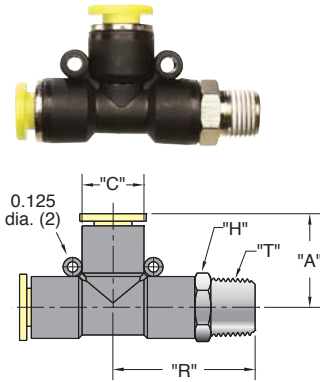

Run Tee

(5/pack)

Tube	Thread "T"	Order No.	"A"	"C"	"H" Hex.	"R"
1/8"	1/8" NPT	PQ-RT04P	0.722"	0.410"	7/16"	0.980"
5/32"	#10-32 1/8" NPT	PQ-RT05N PQ-RT05P	0.722"	0.410"	7/16"	0.900" 0.980"
4 mm*	M5 x 0.8 R1/8	PQ-RT04M5 PQ-RT04MR	0.722"	0.410"	10 mm	0.900" 0.980"
6 mm*	M5 x 0.8 R1/8 R1/4	PQ-RT06M5 PQ-RT06MR PQ-RT06M2	0.830"	0.524"	12 mm 12 mm 14 mm	1.030" 1.100" 1.140"
1/4"	#10-32 1/8" NPT 1/4" NPT	PQ-RT08N PQ-RT08P PQ-RT08Q	0.840"	0.524"	1/2" 1/2"	1.030" 1.100" 1.230"
5/16"	1/8" NPT 1/4" NPT 3/8" NPT	PQ-RT10P PQ-RT10Q PQ-RT10W	0.880"	0.580"	9/16" 9/16" 11/16"	1.100" 1.230" 1.290"
8 mm*	R1/8 R1/4 R3/8	PQ-RT08MR PQ-RT08M2 PQ-RT08M3	0.880"	0.580"	14 mm	1.290"
3/8"	1/8" NPT 1/4" NPT 3/8" NPT	PQ-RT12P PQ-RT12Q PQ-RT12W	1.100"	0.720"	11/16"	1.380" 1.470" 1.500"

Branch Tee

(5/pack)

Tube	Thread "T"	Order No.	"A"	"C"	"H" Hex.	"R"
5/32"	#10-32 1/8" NPT	PQ-BT05N PQ-BT05P	0.900" 0.980"	0.410"	7/16"	0.722"
4 mm*	M5 x 0.8 R1/8	PQ-BT04M5 PQ-BT04MR	0.900" 0.980"	0.410"	10 mm	0.722"
6 mm*	M5 x 0.8 R1/8 R1/4	PQ-BT06M5 PQ-BT06MR PQ-BT06M2	1.030" 1.100" 1.140"	0.524"	12 mm 12 mm 14 mm	0.830"
1/4"	#10-32 1/8" NPT 1/4" NPT	PQ-BT08N PQ-BT08P PQ-BT08Q	1.030" 1.100" 1.230"	0.524"	1/2" 1/2"	0.840"
5/16"	1/8" NPT 1/4" NPT	PQ-BT10P PQ-BT10Q	1.100" 1.230"	0.580"	9/16"	0.880"
8 mm*	R1/8 R1/4 R3/8	PQ-BT08MR PQ-BT08M2 PQ-BT08M3	1.290"	0.580"	14 mm	0.880"
3/8"	1/8" NPT 1/4" NPT 3/8" NPT	PQ-BT12P PQ-BT12Q PQ-BT12W	1.290" 1.470" 1.500"	0.720"	11/16"	1.100"