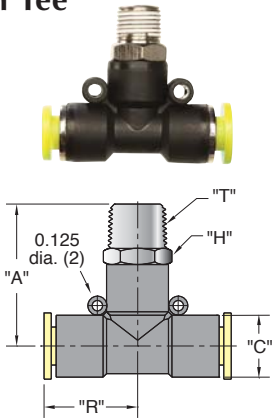

Run Tee

(5/pack)

Tube	Thread "T"	Order No.	"A"	"C"	"H" Hex.	"R"
1/8"	1/8" NPT	PQ-RT04P	0.722"	0.410"	7/16"	0.980"
5/32"	#10-32 1/8" NPT	PQ-RT05N PQ-RT05P	0.722"	0.410"	7/16"	0.900" 0.980"
4 mm*	M5 x 0.8 R1/8	PQ-RT04M5 PQ-RT04MR	0.722"	0.410"	10 mm	0.900" 0.980"
6 mm*	M5 x 0.8 R1/8 R1/4	PQ-RT06M5 PQ-RT06MR PQ-RT06M2	0.830"	0.524"	12 mm 12 mm 14 mm	1.030" 1.100" 1.140"
1/4"	#10-32 1/8" NPT 1/4" NPT	PQ-RT08N PQ-RT08P PQ-RT08Q	0.840"	0.524"	1/2" 1/2"	1.030" 1.100" 1.230"
5/16"	1/8" NPT 1/4" NPT 3/8" NPT	PQ-RT10P PQ-RT10Q PQ-RT10W	0.880"	0.580"	9/16" 9/16" 11/16"	1.100" 1.230" 1.290"
8 mm*	R1/8 R1/4 R3/8	PQ-RT08MR PQ-RT08M2 PQ-RT08M3	0.880"	0.580"	14 mm	1.290"
3/8"	1/8" NPT 1/4" NPT 3/8" NPT	PQ-RT12P PQ-RT12Q PQ-RT12W	1.100"	0.720"	11/16"	1.380" 1.470" 1.500"

Branch Tee

(5/pack)

Tube	Thread "T"	Order No.	"A"	"C"	"H" Hex.	"R"
5/32"	#10-32 1/8" NPT	PQ-BT05N PQ-BT05P	0.900" 0.980"	0.410"	7/16"	0.722"
4 mm*	M5 x 0.8 R1/8	PQ-BT04M5 PQ-BT04MR	0.900" 0.980"	0.410"	10 mm	0.722"
6 mm*	M5 x 0.8 R1/8 R1/4	PQ-BT06M5 PQ-BT06MR PQ-BT06M2	1.030" 1.100" 1.140"	0.524"	12 mm 12 mm 14 mm	0.830"
1/4"	#10-32 1/8" NPT 1/4" NPT	PQ-BT08N PQ-BT08P PQ-BT08Q	1.030" 1.100" 1.230"	0.524"	1/2" 1/2"	0.840"
5/16"	1/8" NPT 1/4" NPT	PQ-BT10P PQ-BT10Q	1.100" 1.230"	0.580"	9/16"	0.880"
8 mm*	R1/8 R1/4 R3/8	PQ-BT08MR PQ-BT08M2 PQ-BT08M3	1.290"	0.580"	14 mm	0.880"
3/8"	1/8" NPT 1/4" NPT 3/8" NPT	PQ-BT12P PQ-BT12Q PQ-BT12W	1.290" 1.470" 1.500"	0.720"	11/16"	1.100"